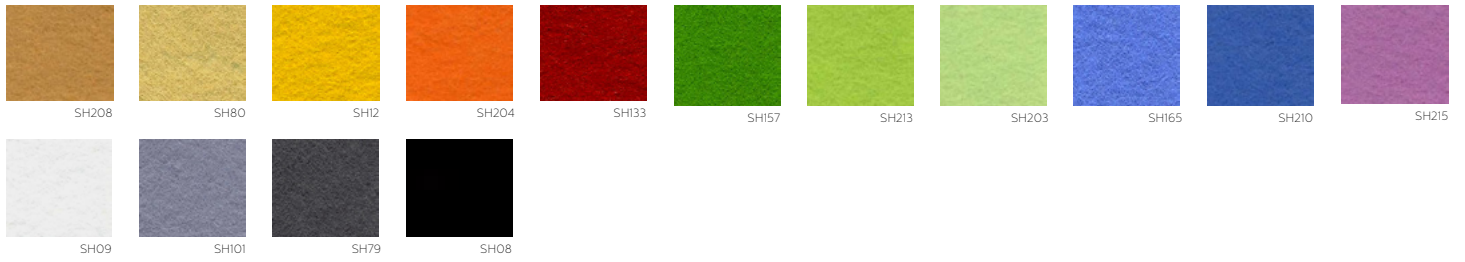

# ShushPearl™ Fabric Colours

## SOFT TOUCH COLOUR RANGE

## BLAZER LITE COLOUR RANGE